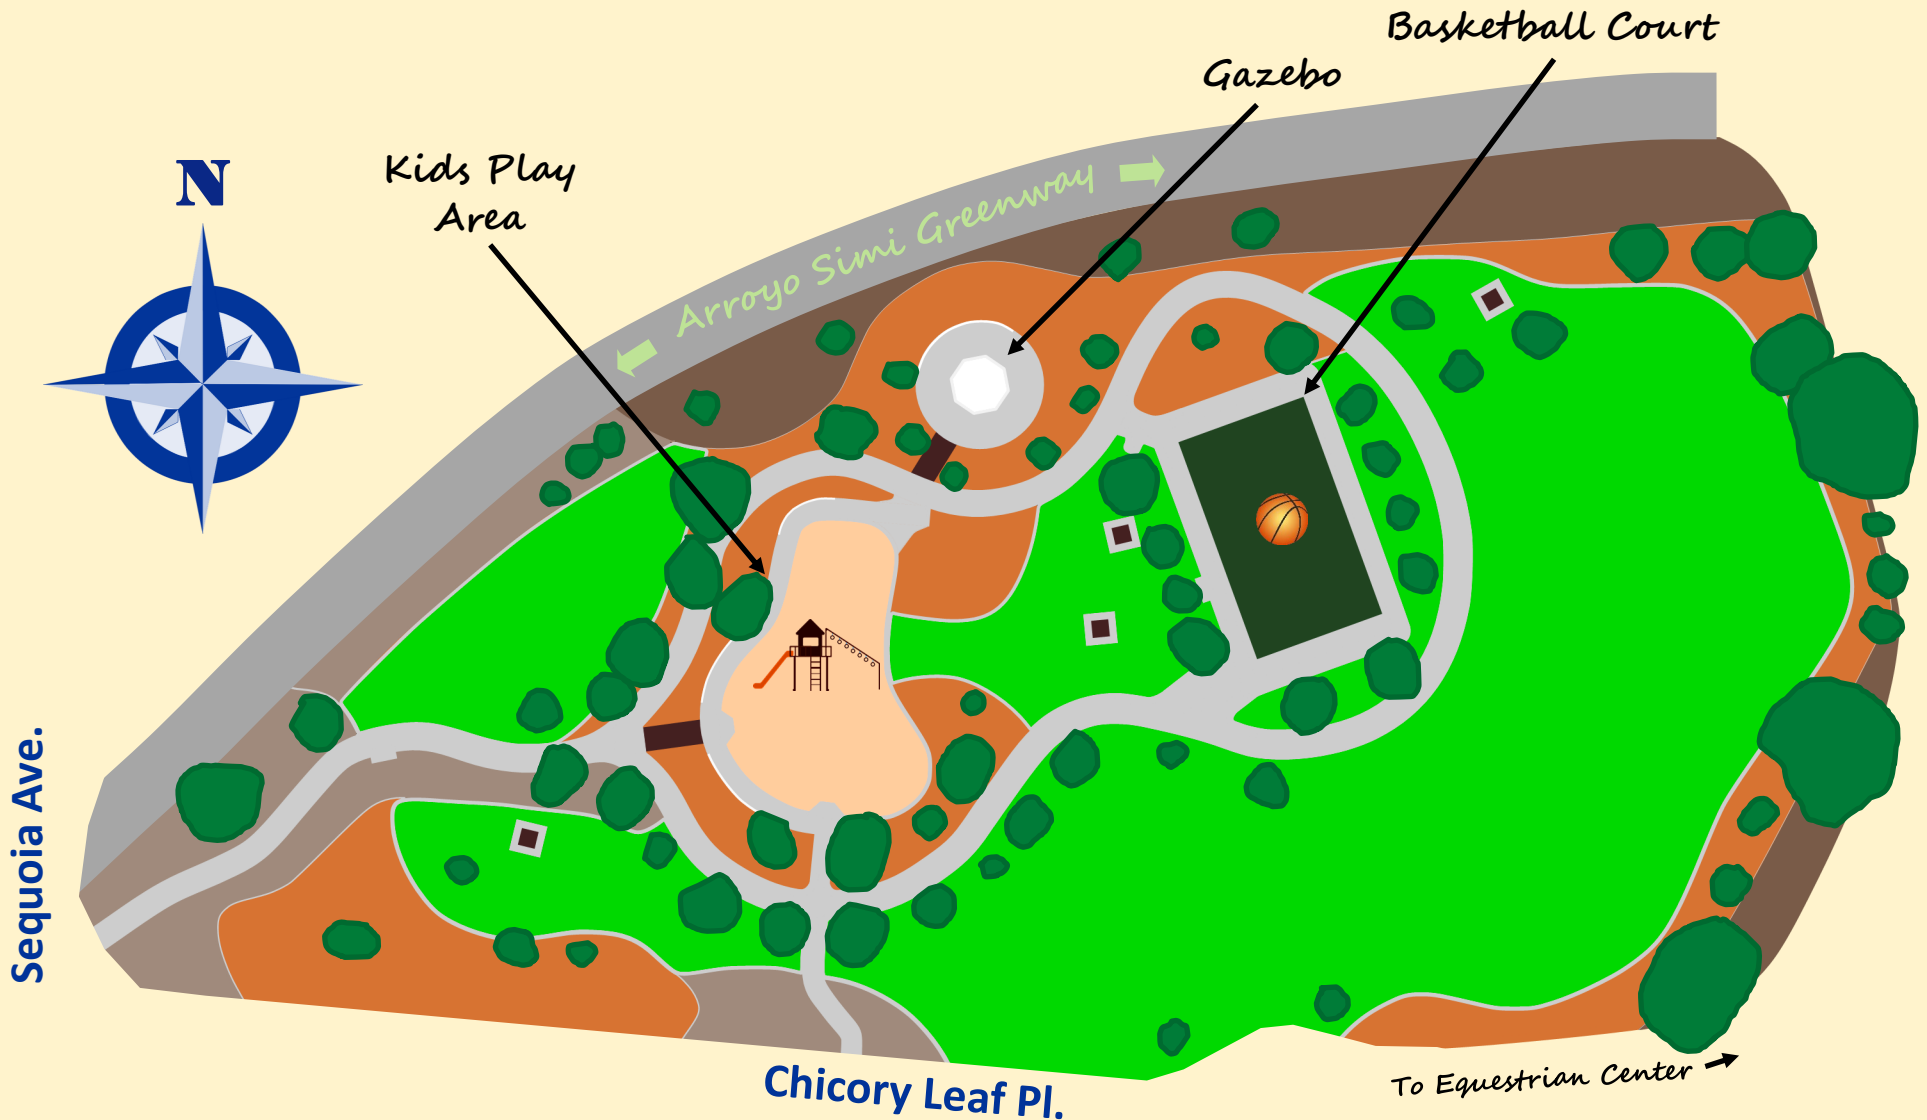

# Vista Del Arroyo Park

3455 Chicory Leaf Pl., Simi Valley, CA 93065

The depiction of the park is an artistic representation and may not be to scale. This rendering is intended to be used as a general reference.

Some amenities may be reservable only and/or may be temporarily out of service. Please see park webpages for details.